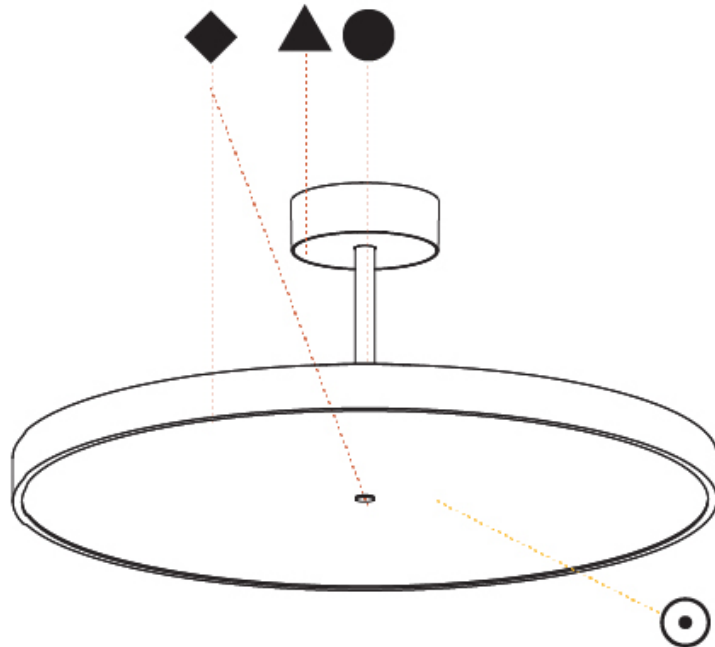

SIGN DIVA TUBE SUSPENSION

A300022-

PROJECT
TYPE
SPECIFIER
QUANTITY
DATE

A